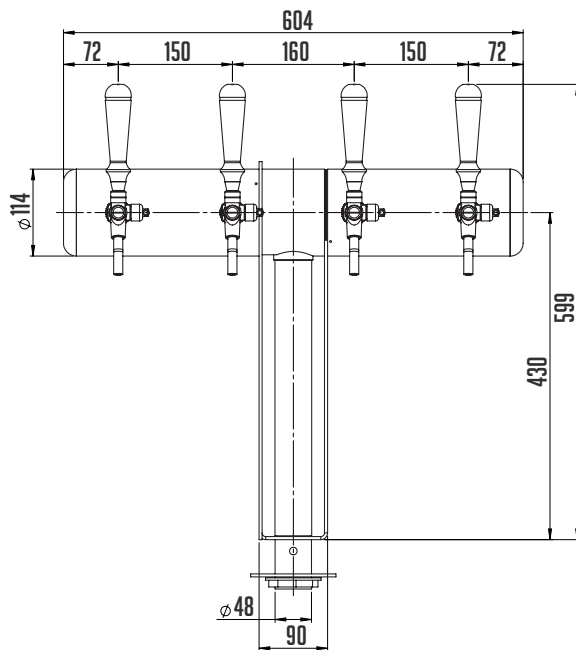

LINDR NAKED COLD BRIDGE 4 TOWER

The LINDR NAKED COLD BRIDGE tower with four taps is the absolute top among dispensing towers.

The flagship of our production, which will be without a doubt the absolute dominant of your bar. The LINDR NAKED COLD BRIDGE tower with four taps is the absolute top among dispensing towers, excellent not only in appearance, but above all in its unique recirculation system. This tower will clearly show guests that you are serious about dispensing beer. The only tower in the series with one stand in the middle.

BEVERAGE LINES - The construction of the tower offers a basic diameter of 8 mm for beverage management in a stainless steel design.

EASY INSTALLATION - The model is fixed with only one nut.

LINDR NAKED COLD BRIDGE 4 TOWER

NUMBER OF TAPS (PCS)

4

COLOUR DESIGN (YES)

STAINLESS STEEL/ SANDBLASTED

BEVERAGE CONNECTION (MM)

8

CHOICE OF TAPS

There is a selection of classic or lever taps with different types of handles.

Thanks to the larger spacing, lever taps can also be installed.

TECHNICAL PARAMETERS

PRODUCT MODEL	LINDR NAKED COLD BRIDGE 4 TOWER
BASIC MEDALLION	YES
LINDR TAP	YES
MEDALLION Ø 69 MM	YES
CONNECTION - INPUT ST. STEEL TUBE 8MM WITH RECIRCULATION COIL RIGHT TO THE TAP	YES
NUMBER OF TAPS (PCS)	4
WEIGHT (KG)	12,0
COLOR DESIGN- POLISHED STAINLESS STEEL	YES
OPTIONAL ACCESSORIES	YES
ILLUMINATED MEDALLION	✓
WOODEN MEDALLION	✓
CHOICE OF MEDALLION Ø 82 MM	✓
CHOICE OF TAP	✓
CHOICE OF MEDALLION	X
CONNECTION - INLET 10 MM STAINLESS STEEL WITH RECIRCULATION COIL RIGHT TO THE TAP	X
POSSIBLE CUSTOMIZED OPTIONS	YES
FISH EYE MEDALLION	✓
COLOR DESIGN ACCORDING TO RAL SAMPLES	X
COLORED DESIGN OF SANDBLASTING	✓